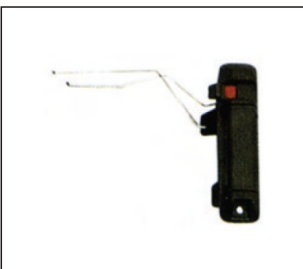

## 101 102 103 104

**INSIDE DOOR HANDLE MID DOOR**  
880.TY1233-RHD  
OE:

**REGULATOR HANDLE**  
883.TY1118A  
OE:

**REAR DOOR HANDLE**  
882.TY1137  
OE:81270-A5J07

**REGULATOR HANDLE W/ZINC**  
883.TY1118B  
OE:

**OUTSIDE HANDLE OF MIDDLE DOOR**  
882.TY1136  
OE:

**INSIDE HANDLE OF FRONT DOOR**  
882.TY1135  
OE:69220-95J03

**GRAB BAR FOR GOING ABOARD**  
893.TY1232  
OE:

**OUTSIDE HANDLE OF FRONT DOOR**  
882.TY1135  
OE:69220-95J03

**INSIDE HANDLE OF MIDDLE DOOR**  
880.TY1233  
OE:

**BRAKE OIL BOTTLE**  
511.TY1232A  
OE:

All trademarks and vehicle models (including their names and pictures) mentioned in this catalogue are for reference only. Our production is not original replacement parts but interchangeable against original parts.