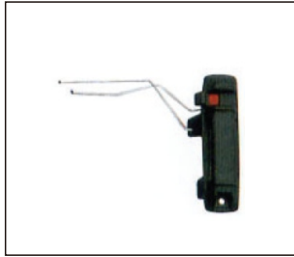

REPLACEMENT FOR

HIACE RZH

101 102 103 104

INSIDE DOOR HANDLE MID DOOR
880.TY1233-RHD
OE: