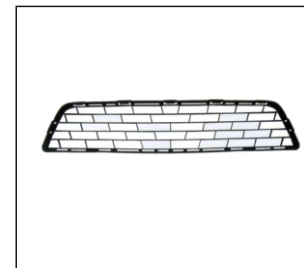

FOG LAMP
939.NS2008
R:

REAR BUMPER
901.NS07944BA
OE: 85022-3RA0H

RADIATOR LOWER BOARD
911.NS44261A
OE:62663-3RA0A

HEAD LAMP W/LED
930.NS7121E
R:

TAIL LAMP
931.NS7609
R:

FRONT BUMPER GRILLE
901G.NS04001BA
OE:62254-3RA0A