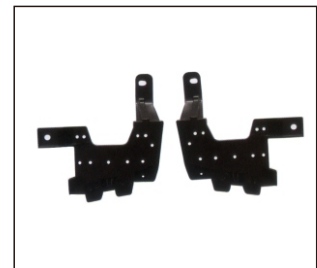

FOG LAMP
939.NS2008
R:

REAR BUMPER
901.NS07944BA
OE: 85022-3RA0H

RADIATOR LOWER BOARD
911.NS44261A
OE:62663-3RA0A

HEAD LAMP W/LED
930.NS7121E
R:

TAIL LAMP
931.NS7609
R:

FRONT BUMPER GRILLE
901G.NS04001BA
OE:62254-3RA0A

GRILLE BRACKET
911.NS44260
R

HEAD LAMP ELECTRIC W/LED
930.NS7122E
R:26010-3RA1C L:26060-3RA1C

BACK LAMP
933.NS7003
R:26550-3RA0A L:26555-3RA0A

FRONT BUMPER REINFORCEMENT
911.NS44258A
OE:26580-EW800

TRUNK LID MOULDING
923.NS2009A
OE:84860-3RA0A

HEAD LAMP SAE
930.NS7130
R:

GRILLE
900.NS27257GA
OE: 62310-3RA0A-A206

INNER FENDER
915.NS11122
R:63842-3RA0A L:63843-3RA0A

FOG LAMP COVER
913.NS1176
R:62256-3RA0A L:62257-3RA0A

All trademarks and vehicle models (including their names and pictures) mentioned in this catalogue are for reference only. Our production is not original replacement parts but interchangeable against original parts.